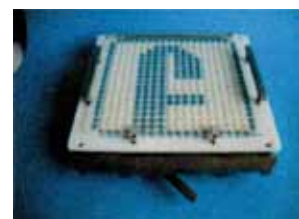

NEW FETON 400 CAPSULES SYSTEM «FAST-LOCK»

Available sizes : 00,0,1, 2, 3 or 4

Output : > 4000 caps/hour.

3 plates filler

2 plates and filler frame made of stainless steel 316L

KIT consisting of : Filler, Loader, Powder frame, 20 pins tamping tool packed in 2 blue carrying cases

REF	DESCRIPTION
K400F-X	KIT 400F-X x=size caps (00, 0, 1, 2, 3 or 4)

NEW FETON 400 CAPSULES SYSTEM «FAST-LOCK»

K400F-x KIT 400F-X x=size caps (00.0.1,2.3 or 4) "FASTLOCK"