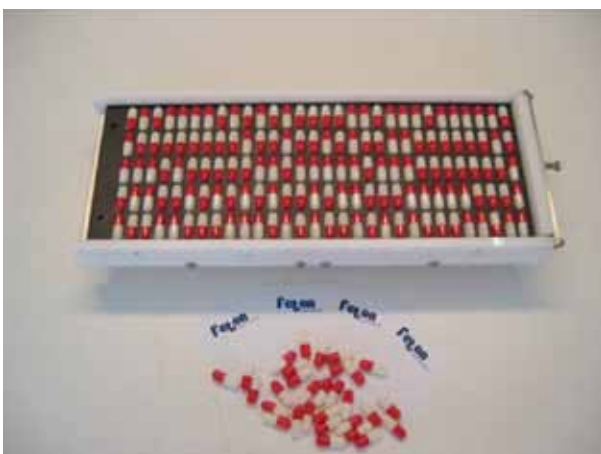

FETON 300F FASTLOCK FILLING KIT

Available sizes : 00, 0, 1, 2, 3 or 4

Output : up to 4000 caps/hour.

Four plates filler , 3 plates made of stainless steel 316L

Filler frame made of stainless steel -FASTLOCK LEVER

*KIT consisting of : Filler, Loader, Powder frame, Special metal tamping tool
 30 pins, cleaning brush, pvc cases

REF	DESCRIPTION
K300F-x	Kit 300F caps size =x (00/0/1/2/3/4)

FETON 300F FASTLOCK FILLING KIT

K300F-x Kit 300F caps size =x (00/0/1/2/3/4) "FASTLOCK"